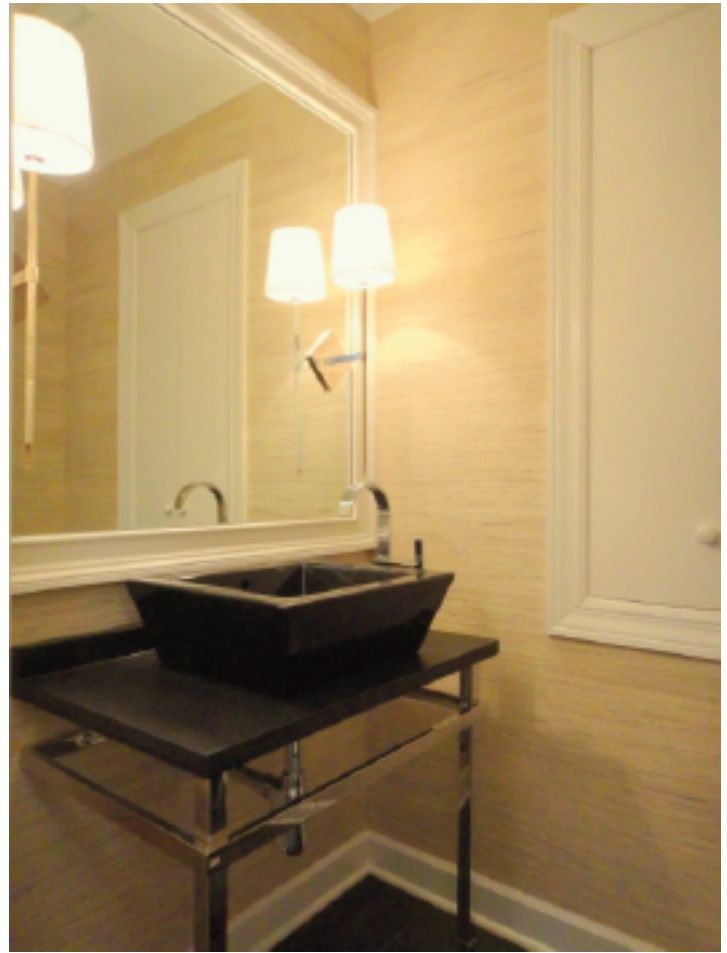

“Dave has the unique ability to handle all aspects of a project, from the smallest of details to the big picture.”
- Kevin Whelton, homeowner

Half Bath

DESIGN+DELIVER

A truly elegant residential renovation comes not only from outstanding design – but from superior craftsmanship in its realization. Chicago-based David Lloyd Development serves as both your designer and your builder – giving you a single contact to deliver turn key service at every step of the process. [LEARN MORE >](#)