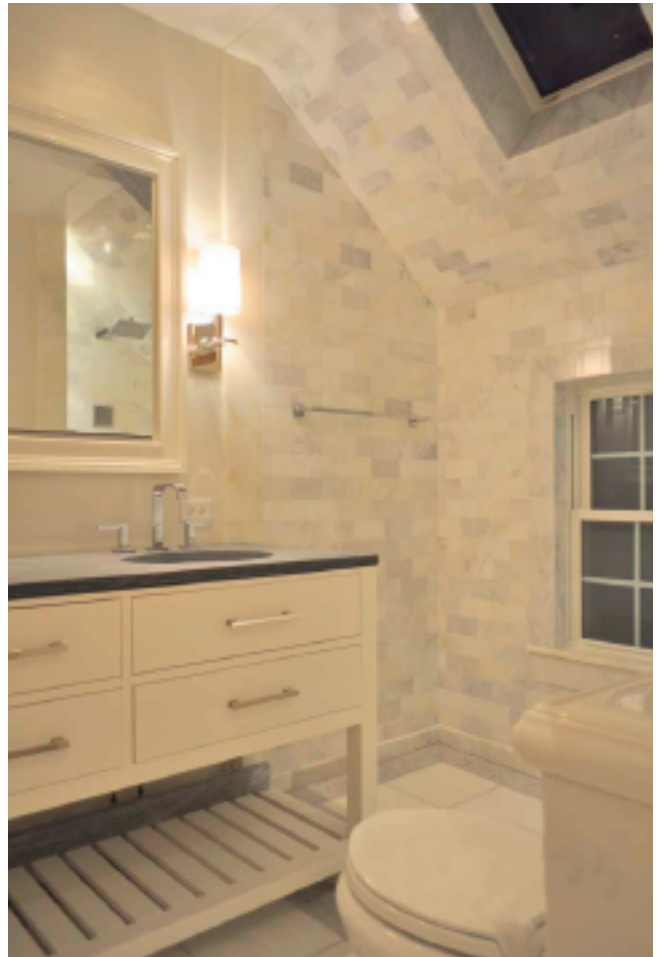

“Dave has the unique ability to handle all aspects of a project, from the smallest of details to the big picture.”
- Kevin Whelton, homeowner

Master Bath