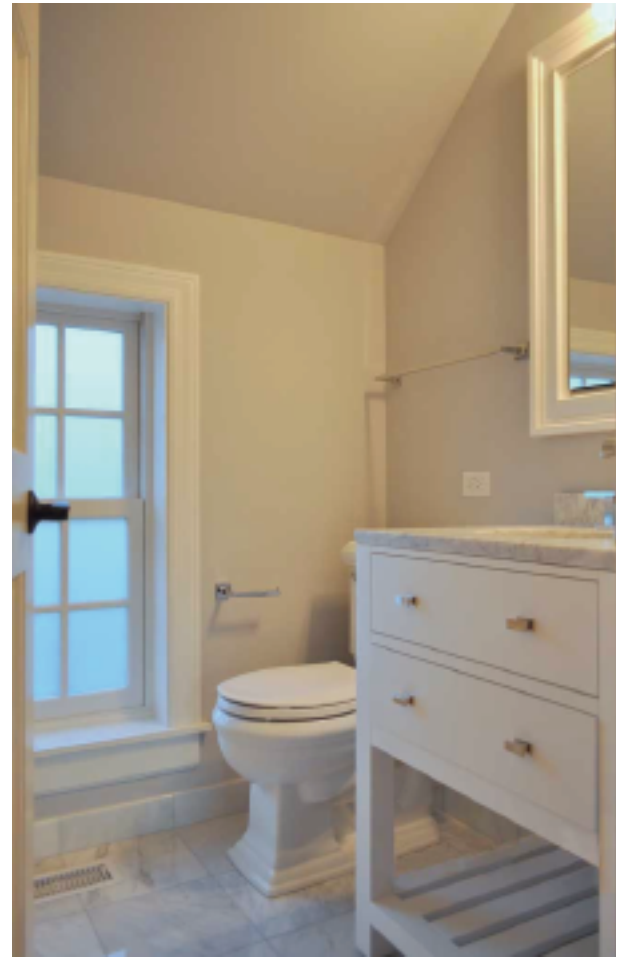

“Dave has the unique ability to handle all aspects of a project, from the smallest of details to the big picture.”
- Kevin Whelton, homeowner

Guest Bath

DESIGN+DELIVER

A truly elegant residential renovation comes not only from outstanding design – but from superior craftsmanship in its realization. Chicago-based David Lloyd Development serves as both your designer and your builder – giving you a single contact to deliver turn key service at every step of the process. [LEARN MORE >](#)