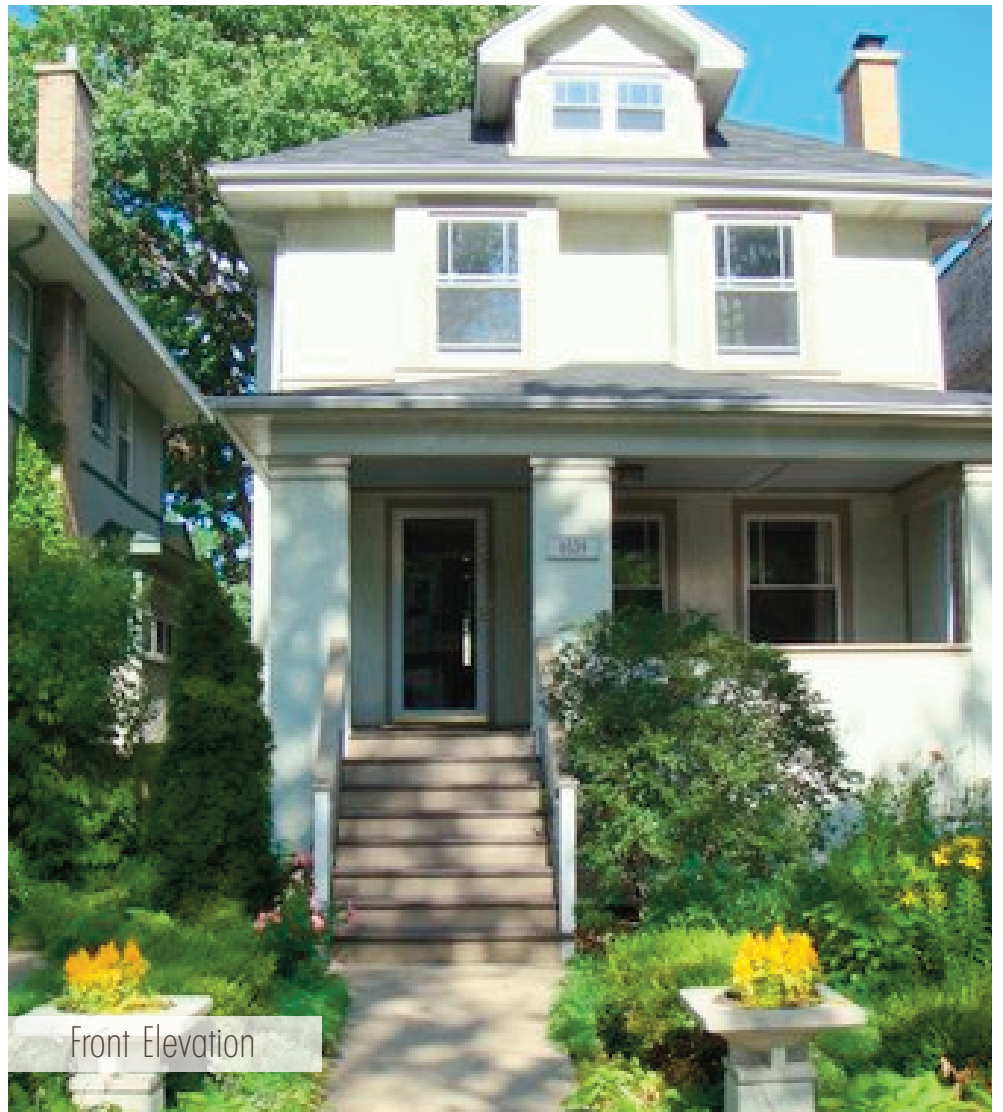

Front Elevation

DESIGN+DELIVER

A truly elegant residential renovation comes not only from outstanding design – but from superior craftsmanship in its realization. Chicago-based David Lloyd Development serves as both your designer and your builder – giving you a single contact to deliver turn key service at every step of the process. [LEARN MORE >](#)